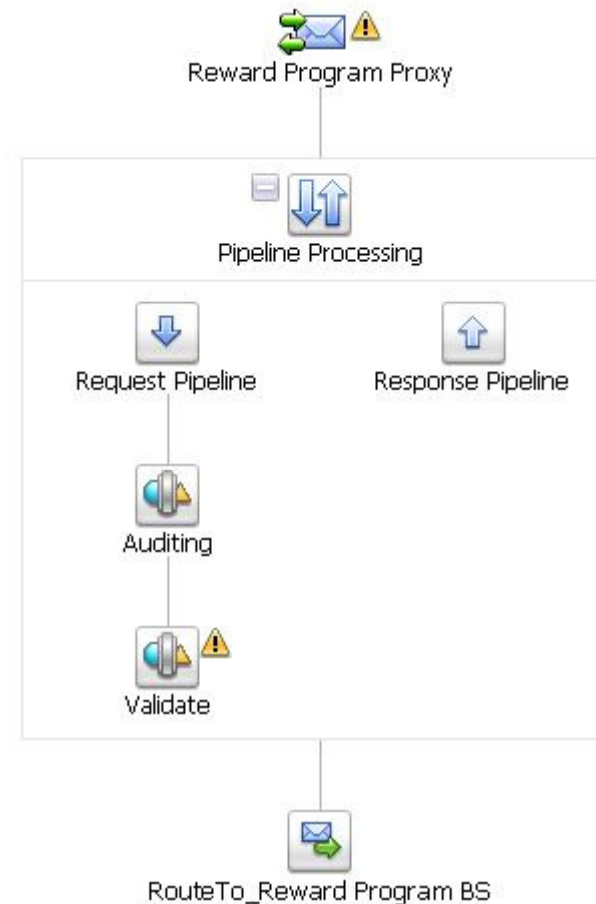

Mediation: Message Flows

- Proxy Service Definitions
  - Defined by pipelines, branch nodes, and route nodes
  - Used to configure logic for manipulation of messages
  - Logic includes transformation, publishing, reporting, etc.
  - Logic is configured in individual actions within message flow
- Pipeline Pairs:
  - Pairs of definitions, consisting of a *request pipeline* and a *response pipeline*