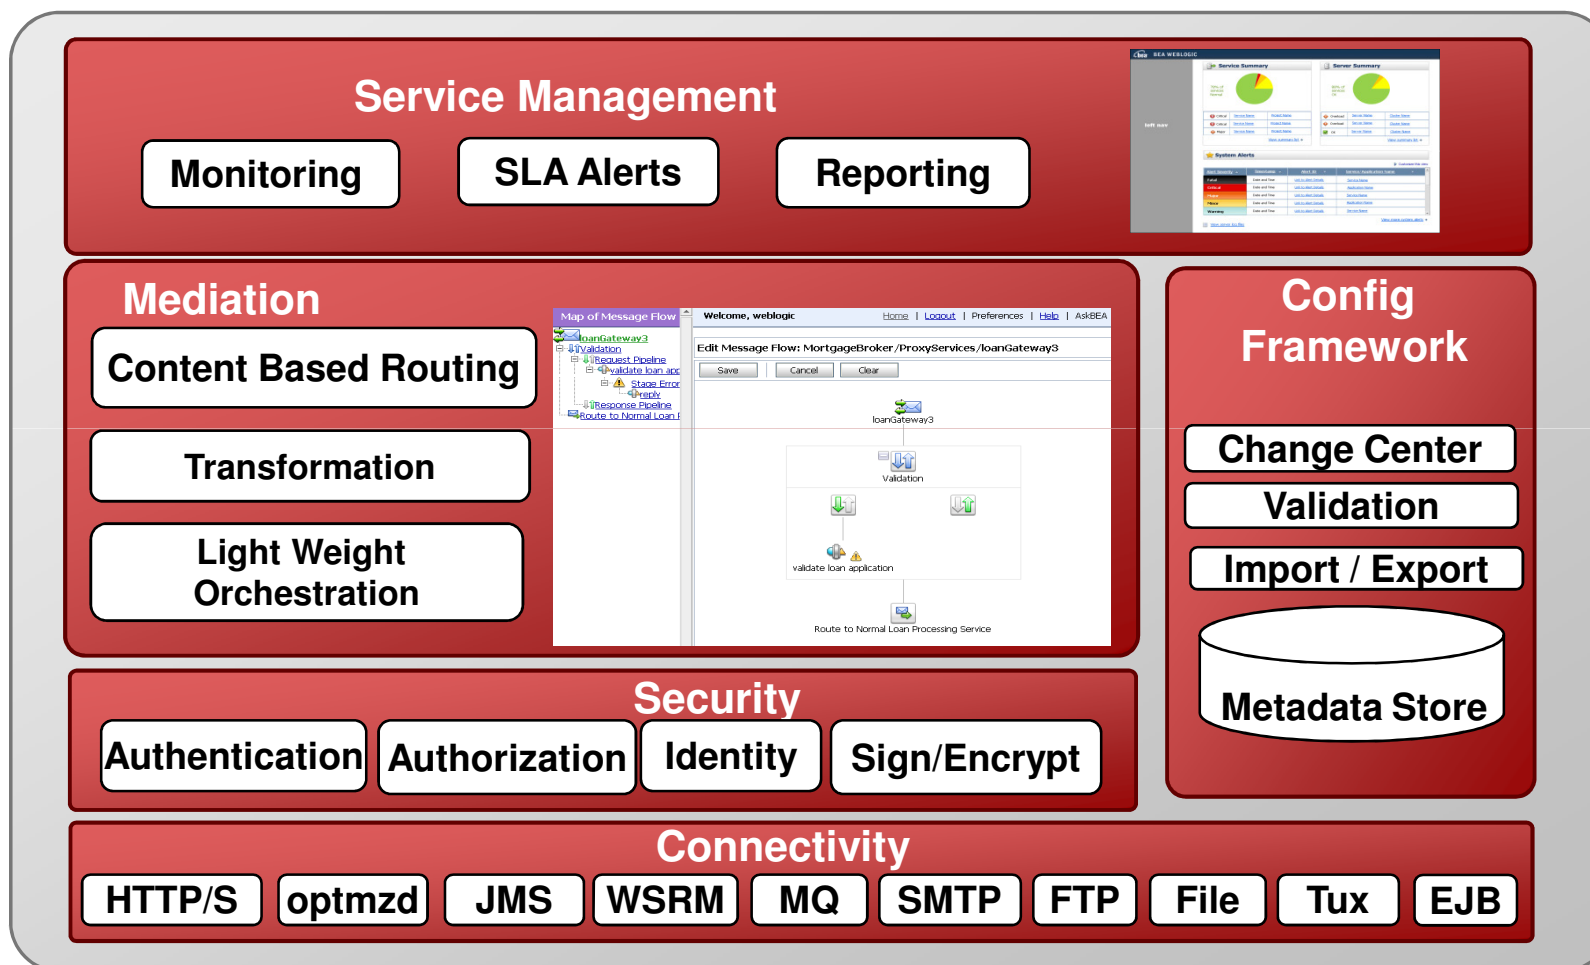

OSB Functional Diagram