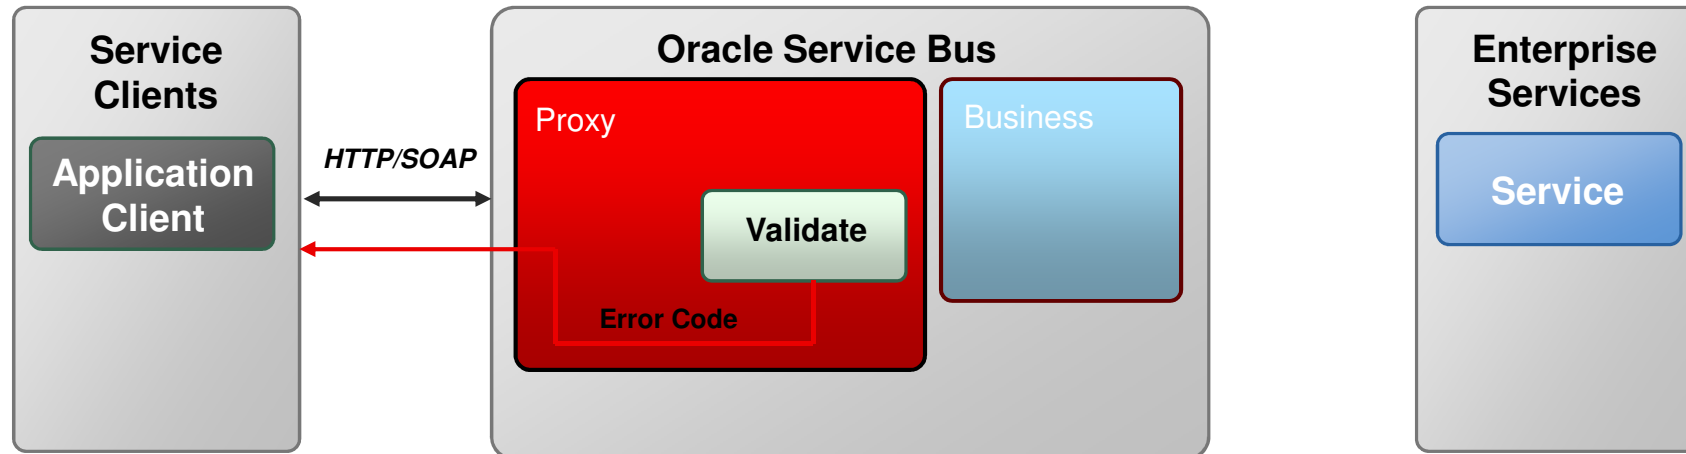

Mediation: Error-Handling

- Error-handling Features
  - Technology errors/faults
  - Validation errors
  - Security errors: authentication, authorisation, signing, decryption
  - Process SOAP Faults
  - Raise error on custom-defined conditions
  - Enrich custom error messages for invoking services
  - Search/report by error conditions
- Error-handlers at Service, Pipeline and Stage level